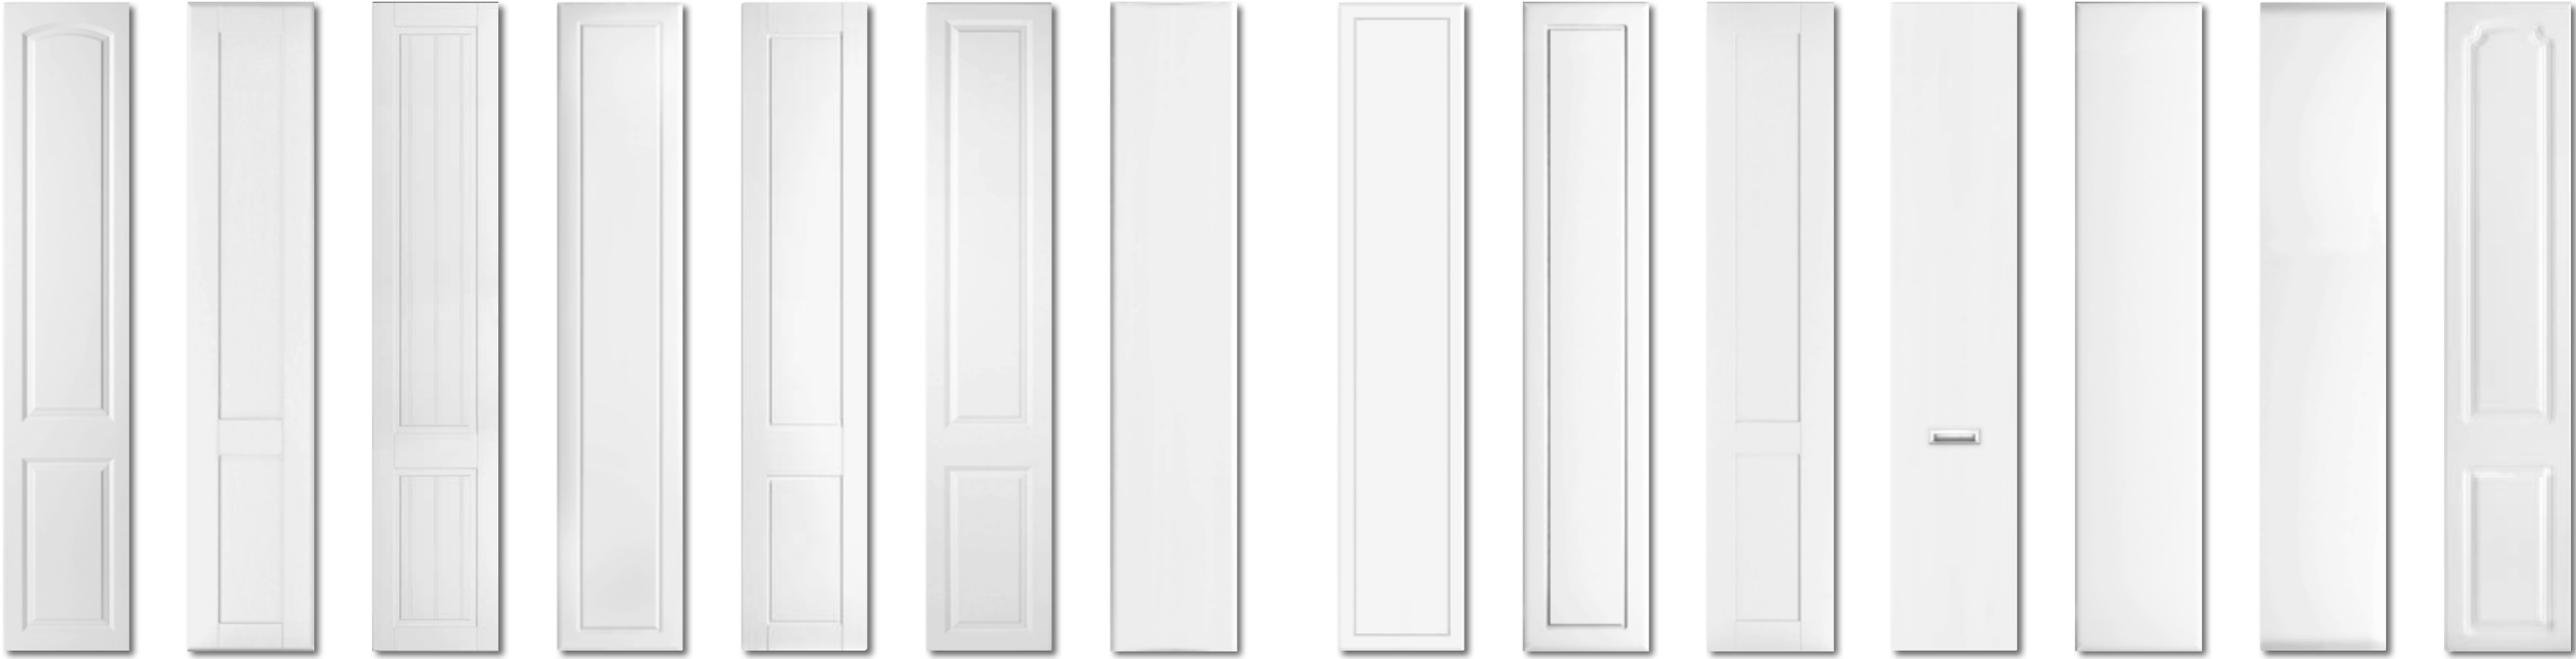

Vinyl Door Options

Vinyl Wrapped

Ascot

Aukland

Avondale

Bury

Castledon

Countryvale

Dover

Euroline

Gisburn

Gresham

Hampshire

Hapton

Hebden

Kent