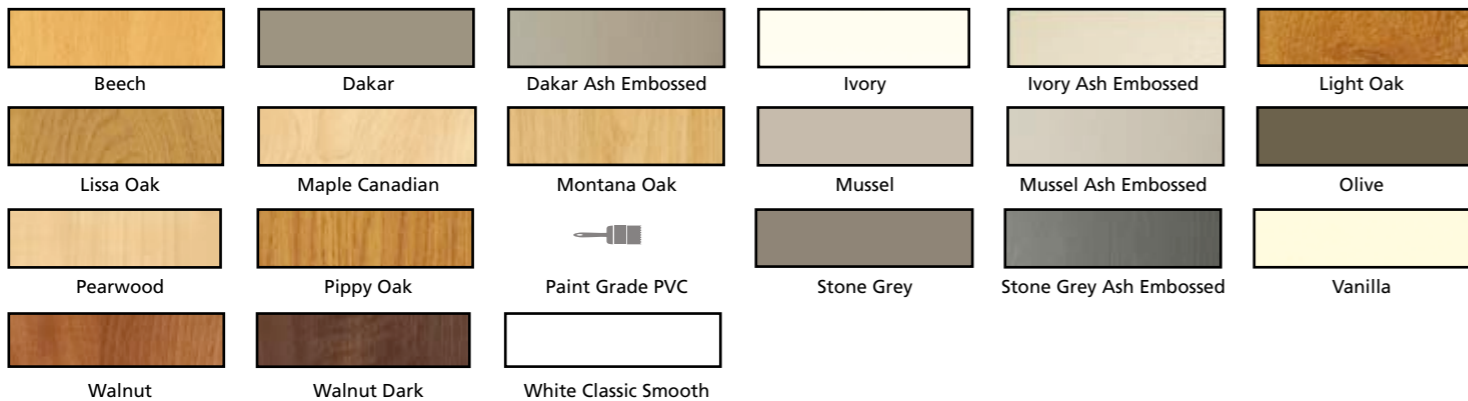

Odyssey  
Stone Grey Gloss

Odyssey White Gloss

Black Matching Edge\*

Black Two Tone Edge\*

\*Any of the **Odyssey** colours can be individually manufactured to your specific requirements with either a **Matching Edge** or **Two Tone Edge**.

# Feature Doors

Glazing Options

*Angle doors available in the following door options :*  
**Bowland, Bury, Cashel, Countryvale, Dover, Eclipse, Euroline, Gisburn, Hampshire, Hapton, Hebden, Keld & Lumi**

# Vinyl Colour Options

All Stock Vinyl and Made To Order doors are available in the vinyls below, with some limitations in gloss.

## Vinyl Gloss Options